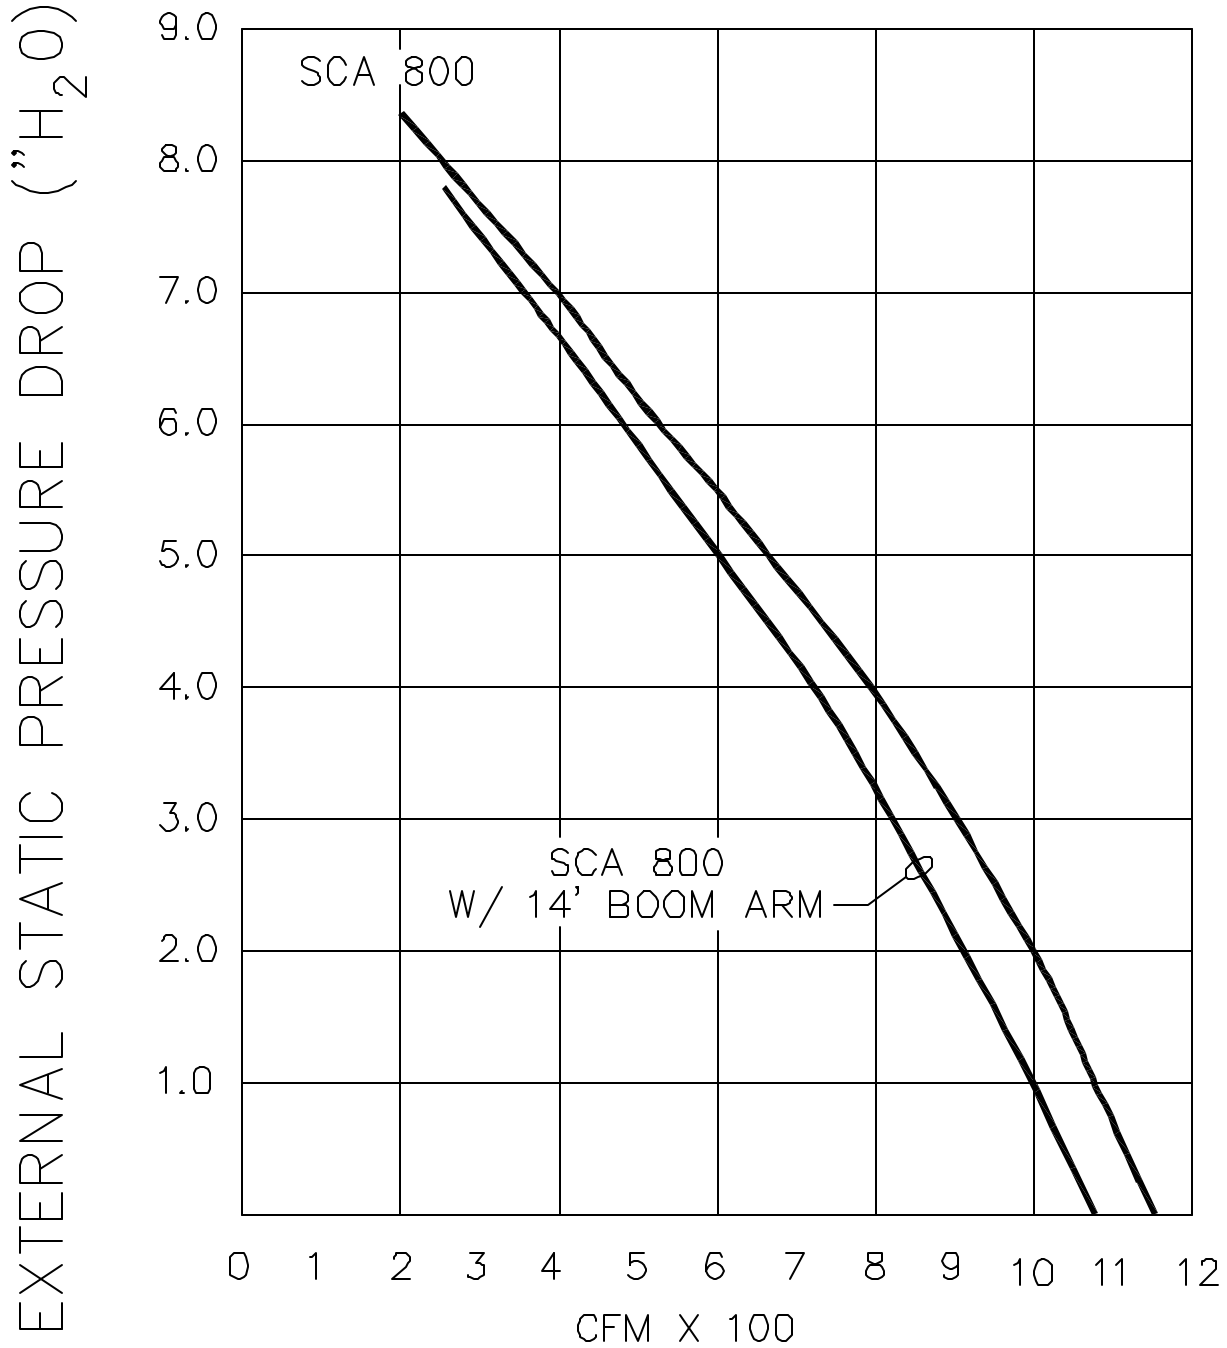

# SCA 800

DWN BY: M. CRAMER

DATE: 8-24-93

DWG #: FC1154

# SCA 800 WITH 3 H.P. EXHAUSTER

DWN BY: M. CRAMER

DATE: 8-24-93

DWG #: FC1155