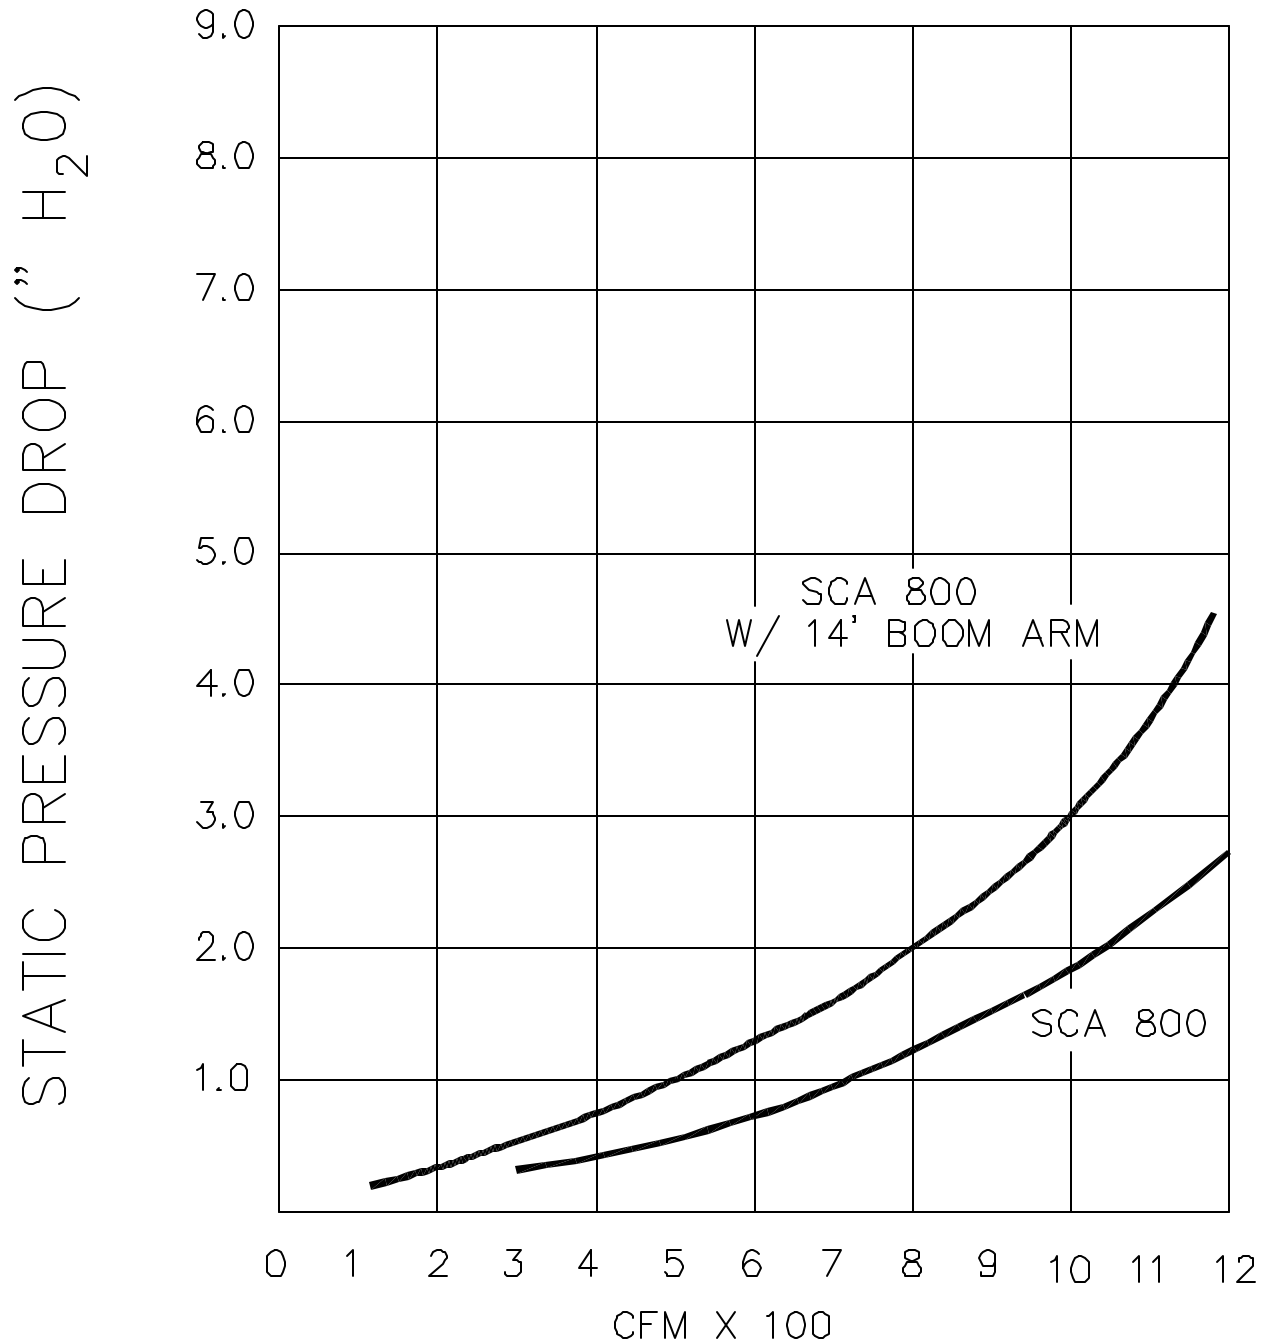

# SCA 800

DWN BY: M. CRAMER

DATE: 8-24-93

DWG #: FC1154

# SCA 800 WITH 3 H.P. EXHAUSTER

DWN BY: M. CRAMER

DATE: 8-24-93

DWG #: FC1155