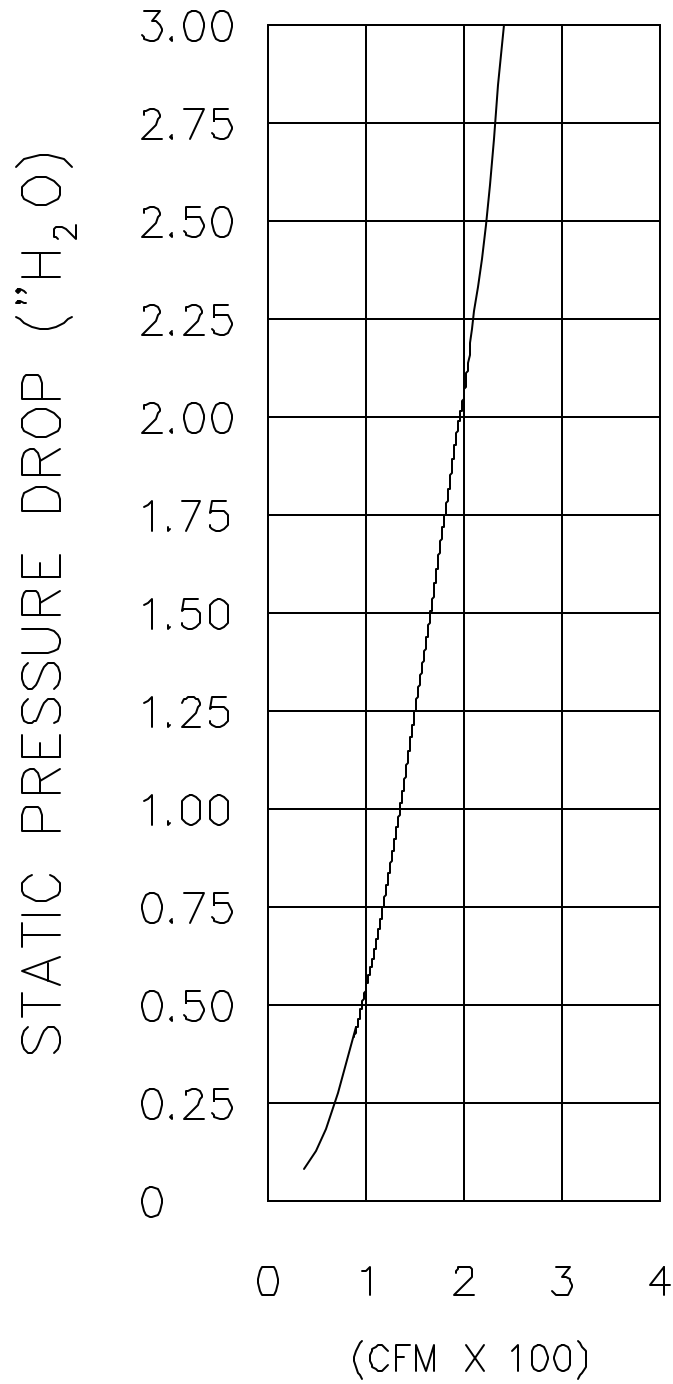

SCA 304

DWN BY: T.CHILCOTT

DATE: 4-11-96

DWG # FC1279