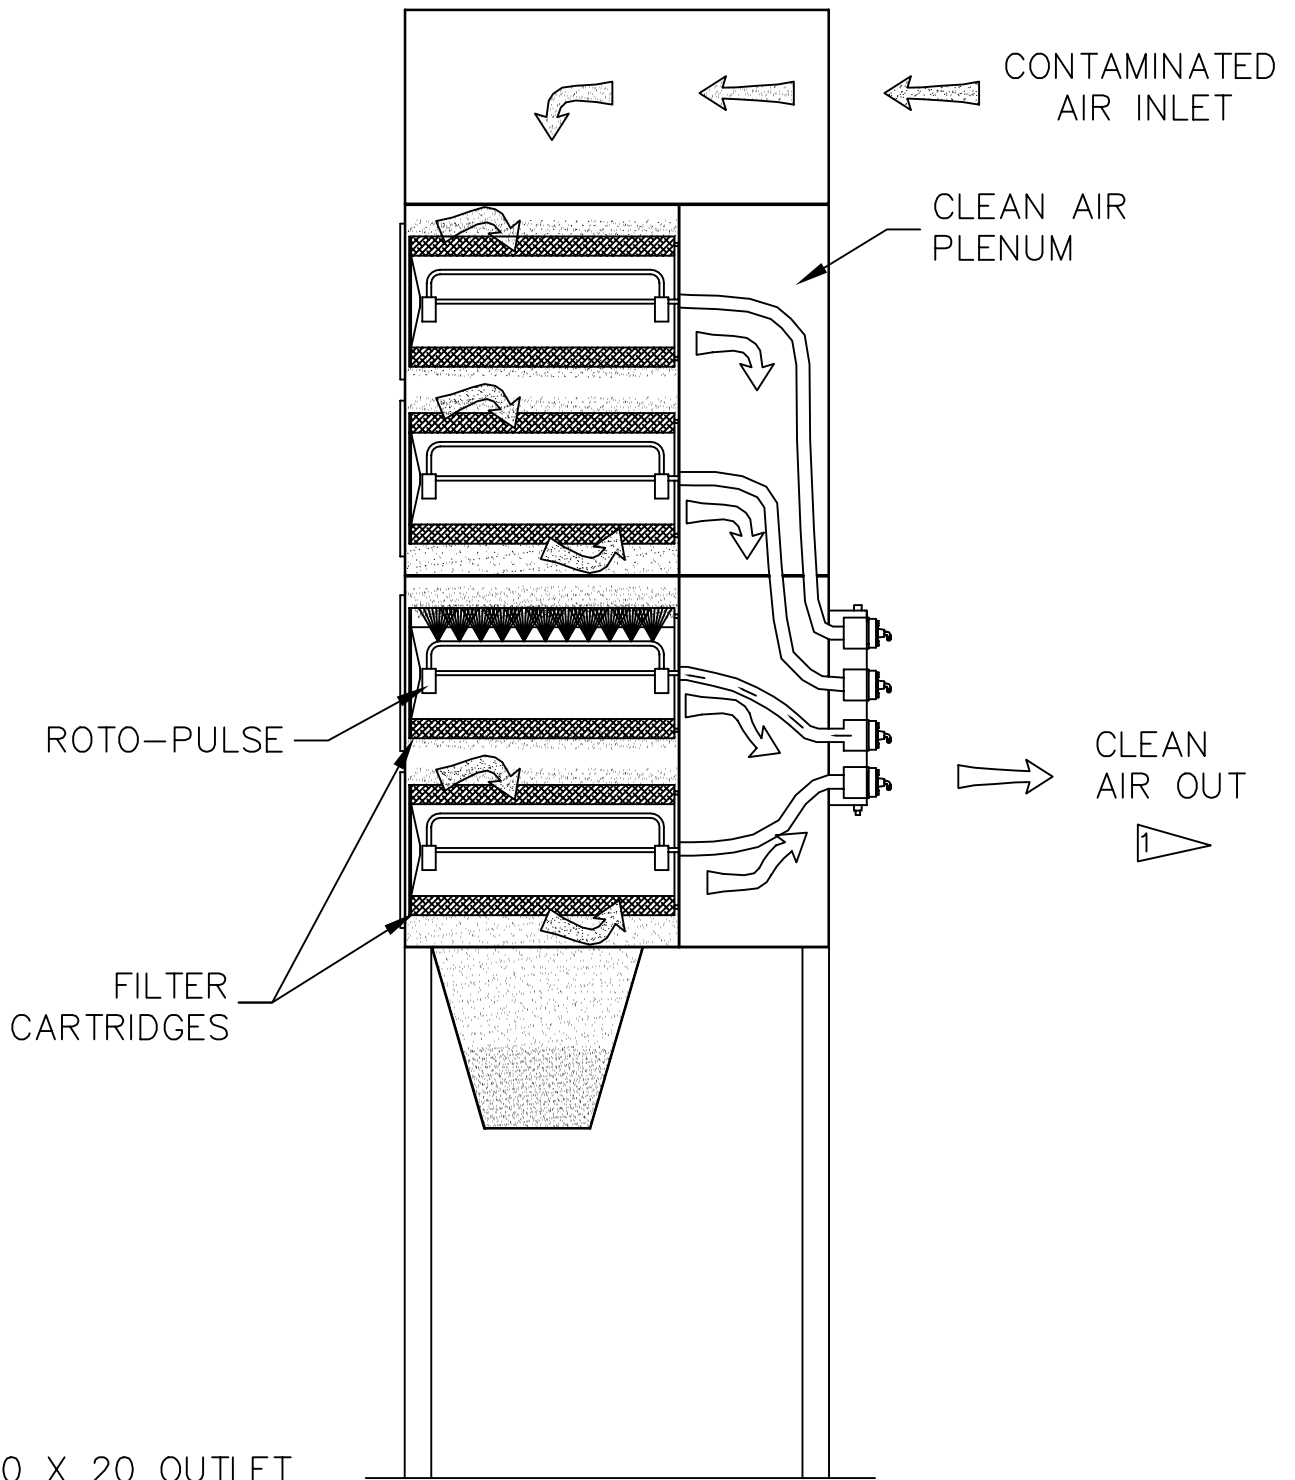

DUST COLLECTOR OPERATION

NOTES:

1 20 X 20 OUTLET
TRANSITIONED TO
REMOTE FAN.

TITLE:
OPERATIONAL
SCHEMATIC
BOLT TOGETHER

LIT. USED ON:

SHT.
1 OF 1

DIR.
11

CHK'D BY:

SCALE:
NTS

DWN BY:
MC

DATE:
12-23-97

DWG. NO:
L1569

REV.
1

METAL-FAB INC.
MANUFACTURERS OF PRODUCTS
FOR ENVIRONMENTAL SYSTEMS

WICHITA, KS 67201