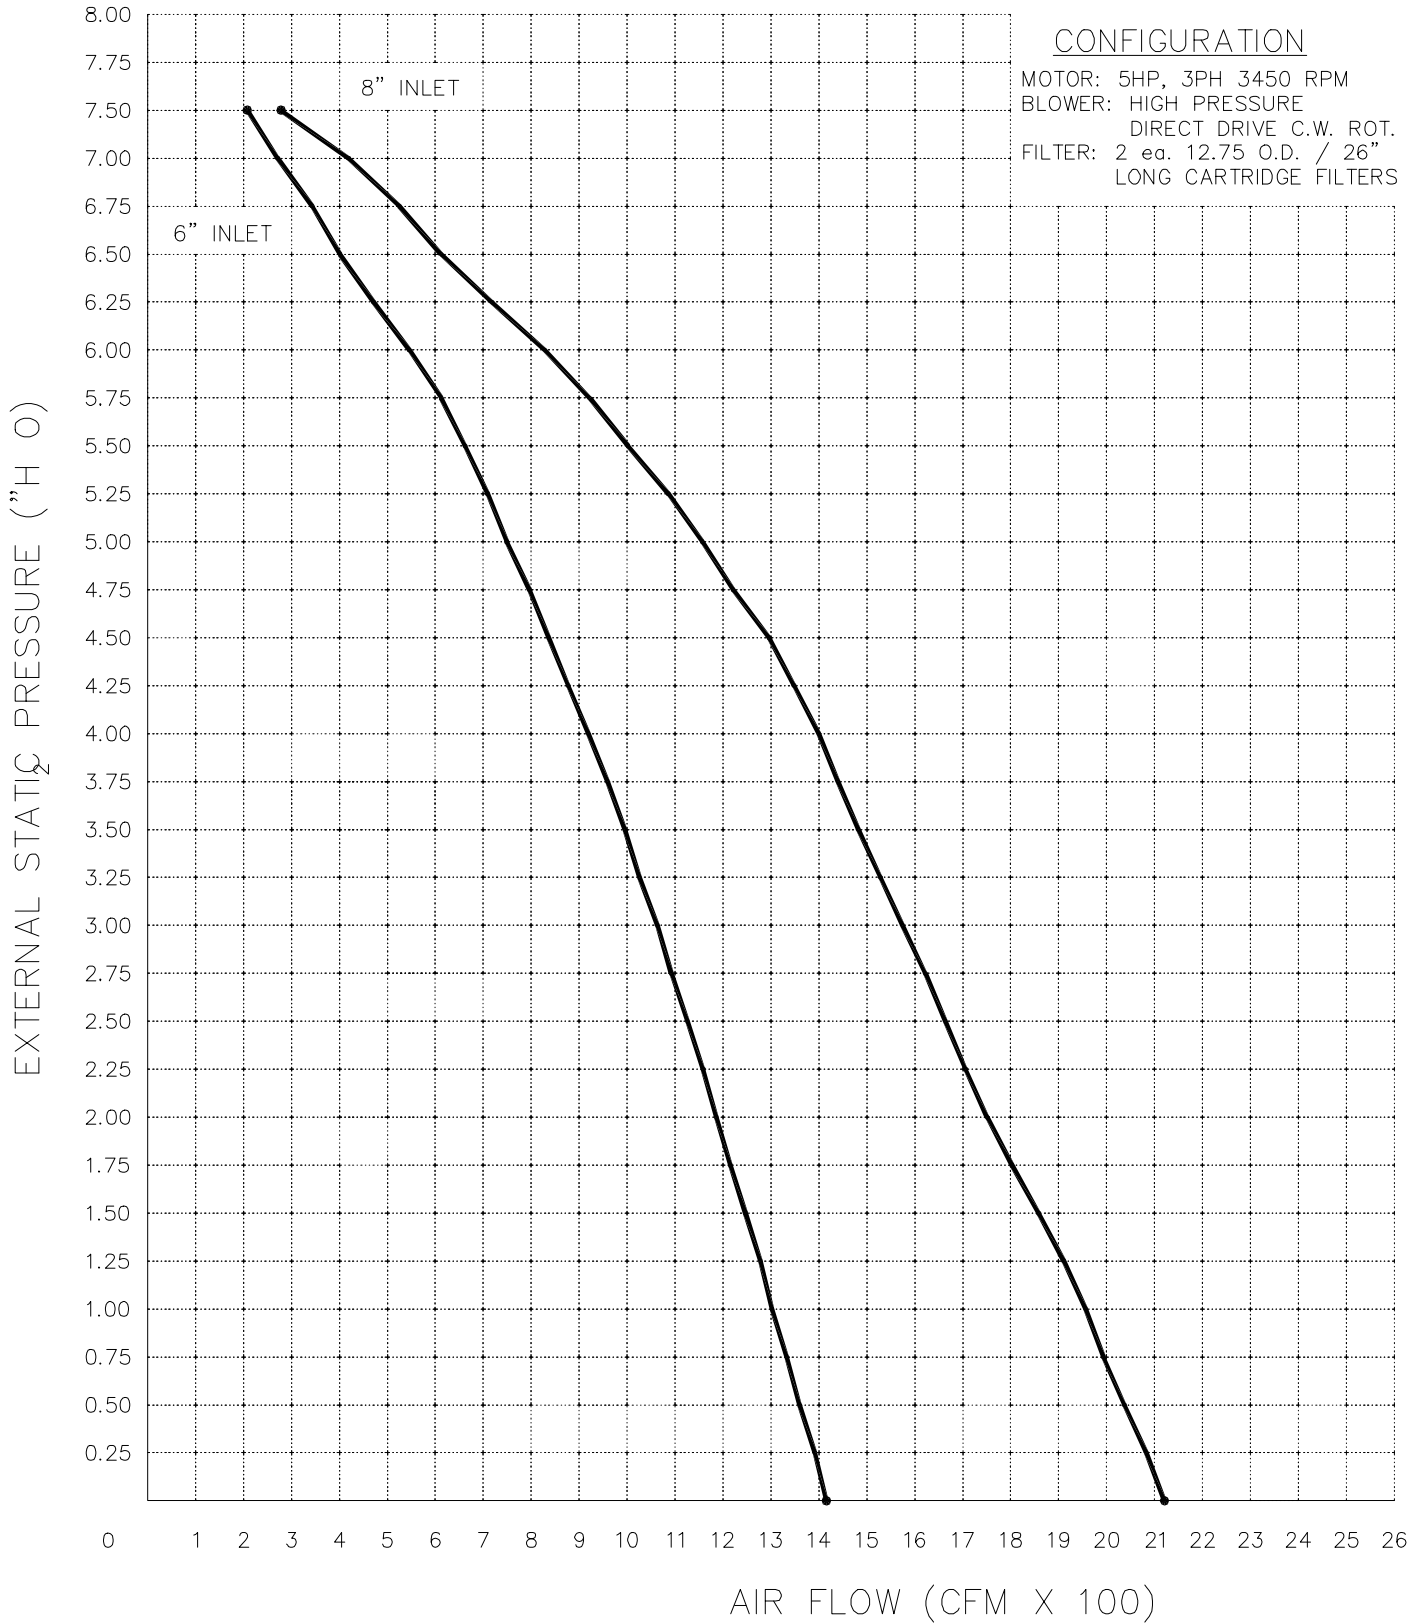

RP2

FC2004-01/00

CONFIGURATION

MOTOR: 3HP, 3PH 3450 RPM
BLOWER: HIGH PRESSURE
 DIRECT DRIVE C.W. ROT.
FILTER: 2 ea. 12.75 O.D. / 26"
 LONG CARTRIDGE FILTERS

RP2

FC2005-01/00

CONFIGURATION

MOTOR: 5HP, 3PH 3450 RPM
BLOWER: HIGH PRESSURE
DIRECT DRIVE C.W. ROT.
FILTER: 2 ea. 12.75 O.D. / 26"
LONG CARTRIDGE FILTERS