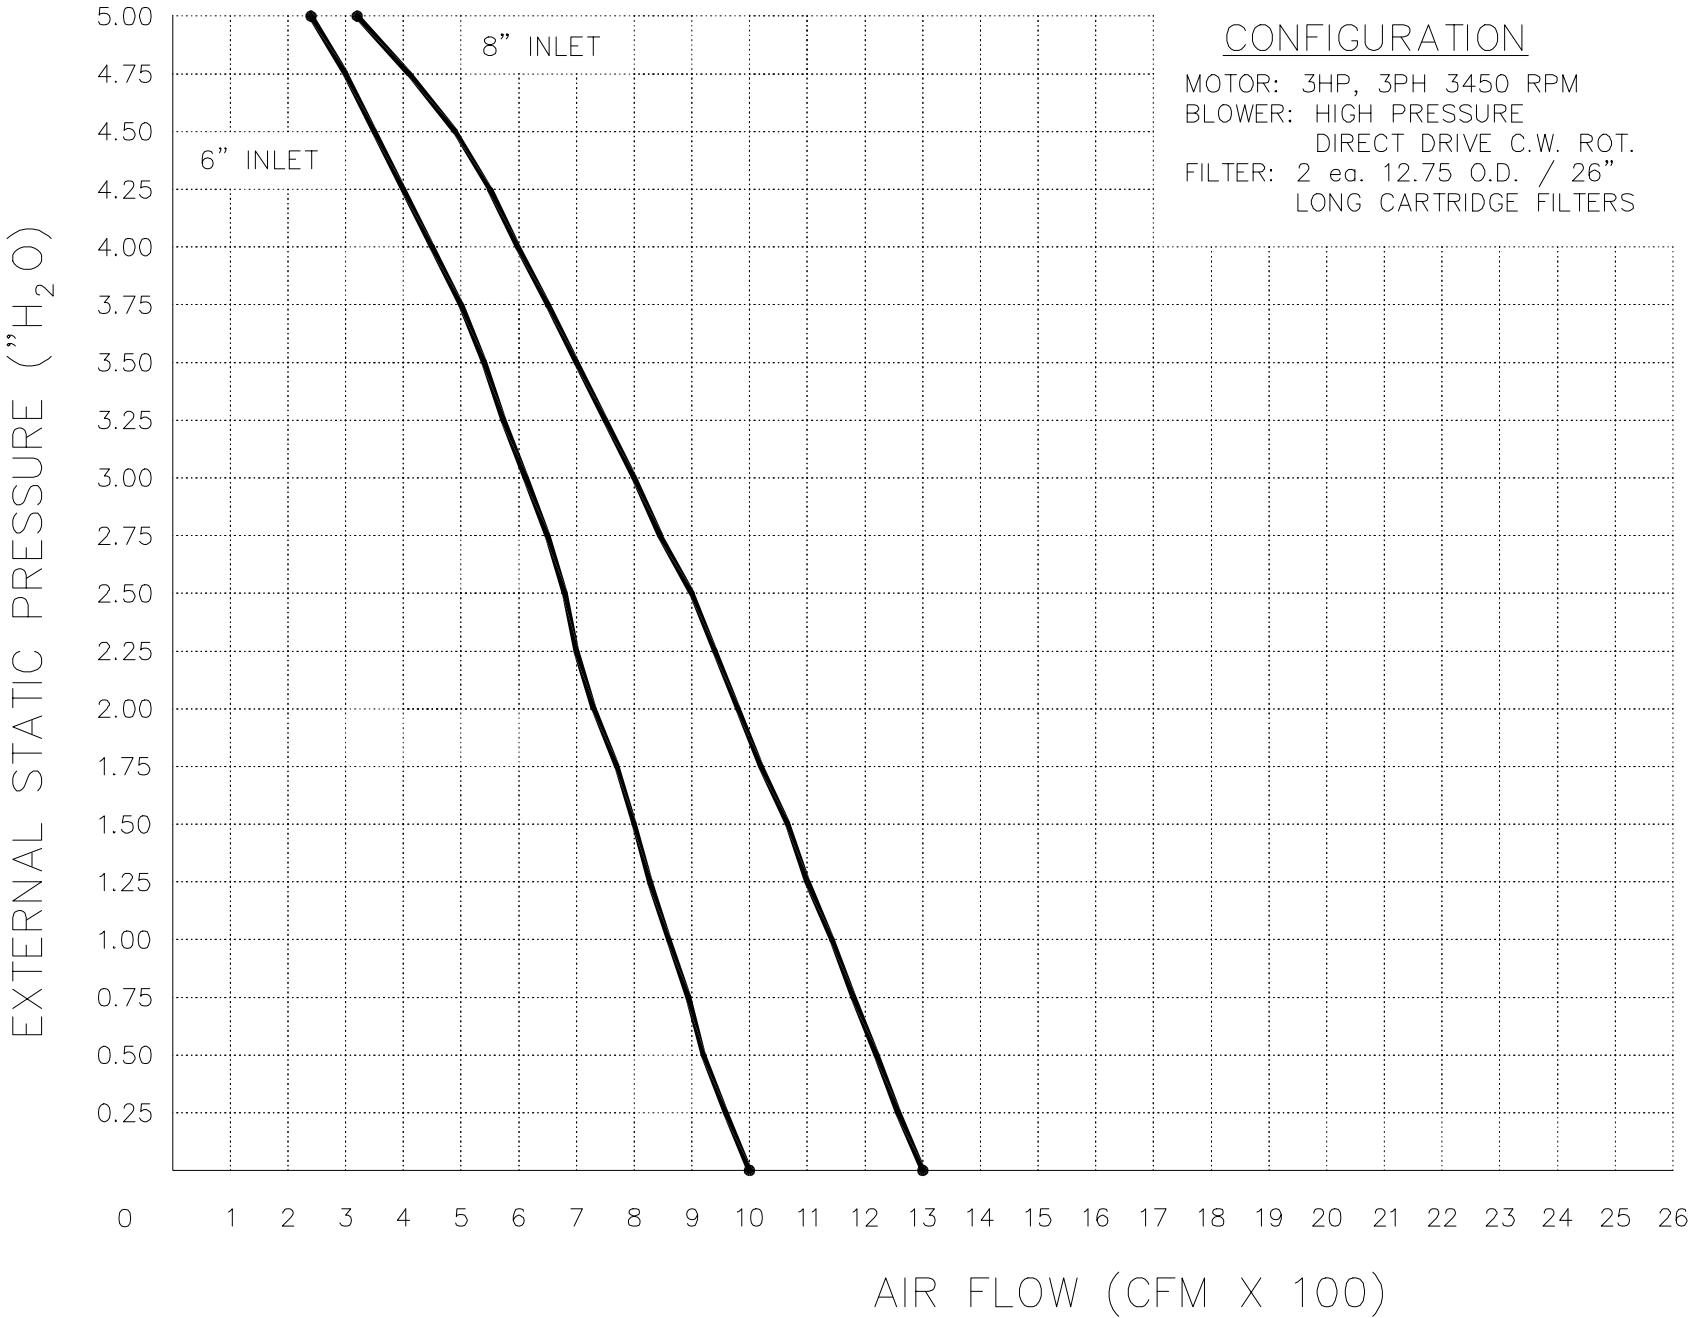

RP2

CONFIGURATION

MOTOR: 3HP, 3PH 3450 RPM
BLOWER: HIGH PRESSURE
DIRECT DRIVE C.W. ROT.
FILTER: 2 ea. 12.75 O.D. / 26"
LONG CARTRIDGE FILTERS

RP2

FC2005-01/00

CONFIGURATION

MOTOR: 5HP, 3PH 3450 RPM
BLOWER: HIGH PRESSURE
DIRECT DRIVE C.W. ROT.
FILTER: 2 ea. 12.75 O.D. / 26"
LONG CARTRIDGE FILTERS