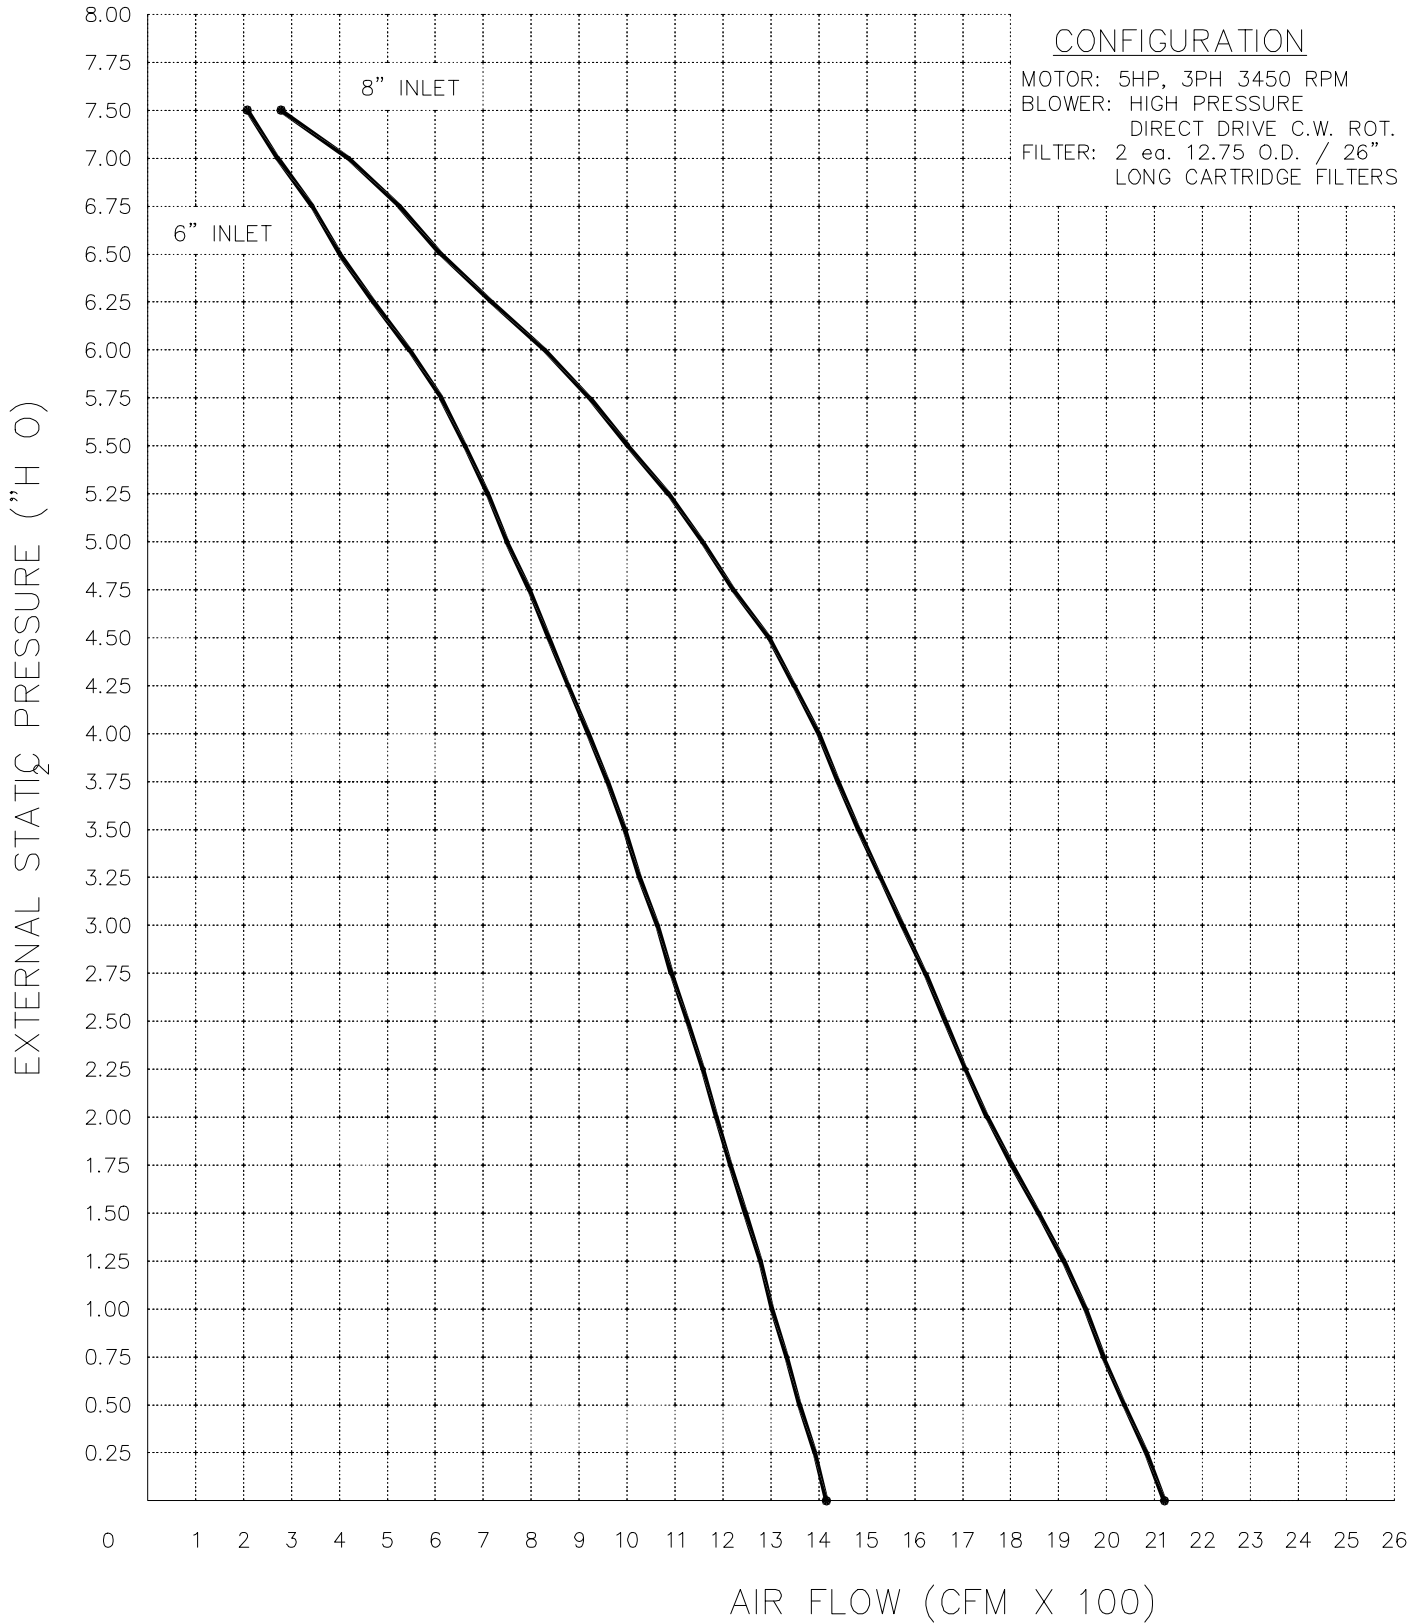

RP2

CONFIGURATION

MOTOR: 3HP, 3PH 3450 RPM
BLOWER: HIGH PRESSURE
DIRECT DRIVE C.W. ROT.
FILTER: 2 ea. 12.75 O.D. / 26"
LONG CARTRIDGE FILTERS

RP2

FC2005-01/00

CONFIGURATION

MOTOR: 5HP, 3PH 3450 RPM
BLOWER: HIGH PRESSURE
DIRECT DRIVE C.W. ROT.
FILTER: 2 ea. 12.75 O.D. / 26"
LONG CARTRIDGE FILTERS