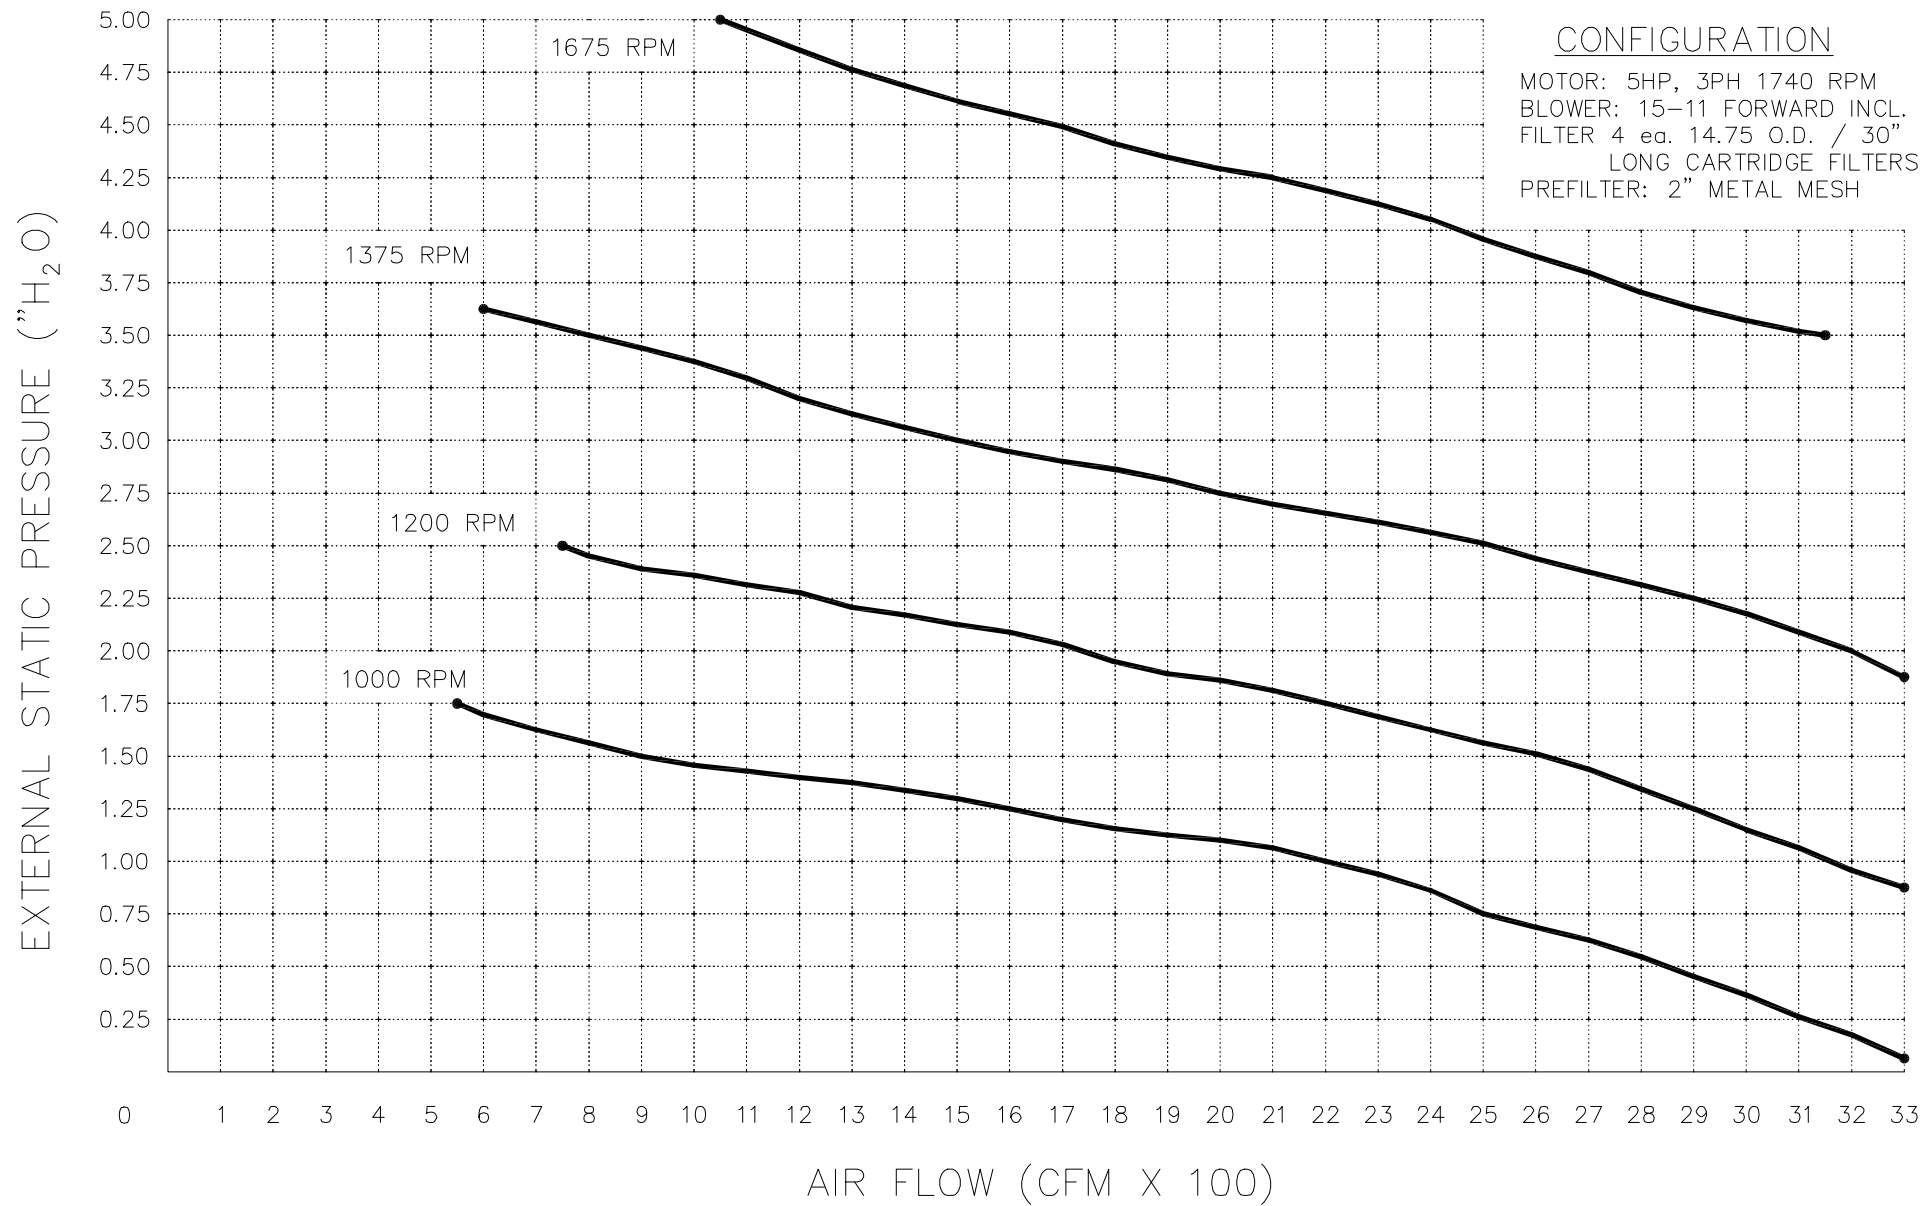

# MC3000

FC1232-01/00

## CONFIGURATION

MOTOR: 5HP, 3PH 1740 RPM  
BLOWER: 15-11 FORWARD INCL.  
FILTER 4 ea. 14.75 O.D. / 30"  
LONG CARTRIDGE FILTERS  
PREFILTER: 2" METAL MESH

# MC3000 WITH 7 1/2 HP MOTOR

CONFIGURATION FC1256

MOTOR: 7 1/2 HP.  
BLOWER: 15-11 FORWARD INCL.  
FILTER: 4EA. 14.750 X 30  
LONG CARTRIDGE FILTERS.  
PREFILTER: 2" METAL MESH